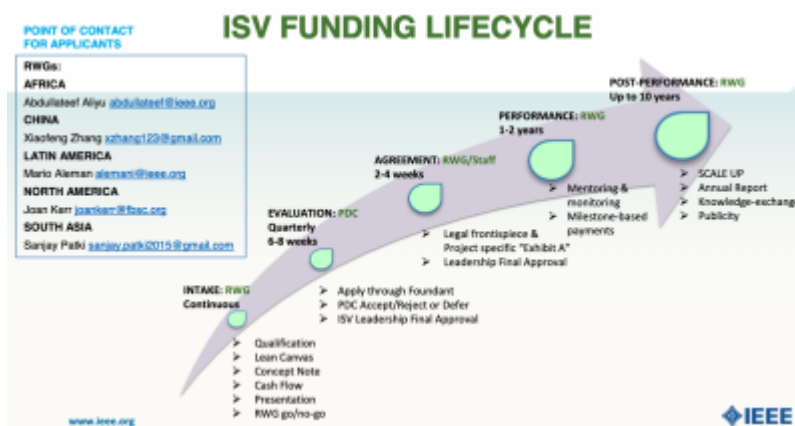

Working Group	Meeting Cadence (Monthly)	Meeting Link	Group Contact	Contact Email
Standards	1st Wednesday		Bruno Lequesne	
Education			David Lansdale	
Finance				
Membership			David Sackey	

Regional Working Groups

Region	Meeting Cadence	Meeting Link	Group Contact	Contact Email
North America				
Latin America				
Africa				
South Asia				

Initiatives

ISV has supported over ___ initiatives deployed throughout the world, which can be seen on our interactive [Projects Map](#). See the [Projects Template](#) for an outline of how we are thinking about featuring initiatives. For a deeper dive into these initiatives, see our [Initiatives](#) wiki page.

Project Development Process

The Regional Working Groups handle most of the projects for their region, and the PDC assists in diving deeper to assist in a subset of those projects.

Technologies

[Technologies](#)

Standards

[Standards](#)